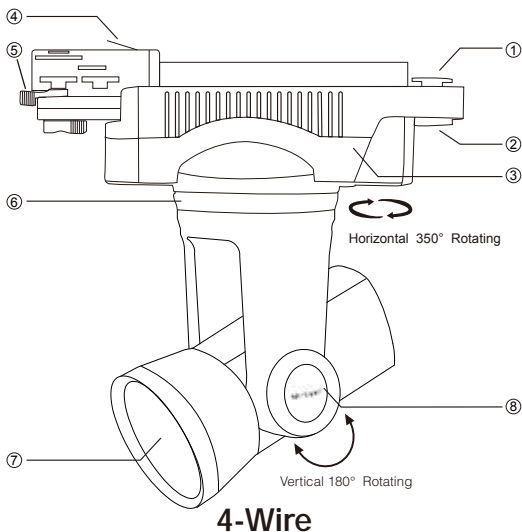

Mi • Light[®]

User Instruction

Alpha Lite

Model No.: AL1/ AL2 /AL3/AL4/AL5/AL6

1. Product Description

- Adopting 2.4GHz RF tech, this product is totally brand new and smart.
- With RF remote control or smart phone App, the track light can change color, brightness, saturation, and lighting angles more precisely.
- With the remote control or smart phone App, you can control many track lights at the same time, or even individually.
- The status of the track lights can be even saved in the remote or the App.

2. Structure specifications

- | | |
|-----------------|-------------------------------|
| ① Fixing buckle | ⑤ Rotating |
| ② Rotating | ⑥ Left-Right Rotating Fixture |
| ③ Rail Base | ⑦ LED Light |
| ④ Connector | ⑧ Up-Down Rotating Fixture |

3. Functions(Refer to FUT090 LED Track Light user manual)

99 Zones

One remote can control many track lights at the same time or individually, totally up to 99 zones, up to 9999 lights.

Directions

Rotating directions freely, horizontal 350; vertical 180; all your needs can be realized by remote control.

5. Installation

Install the rail, supply the power.

Put the base into the rail

Fix the screw to fit the base.

Finish installation.

Made in China