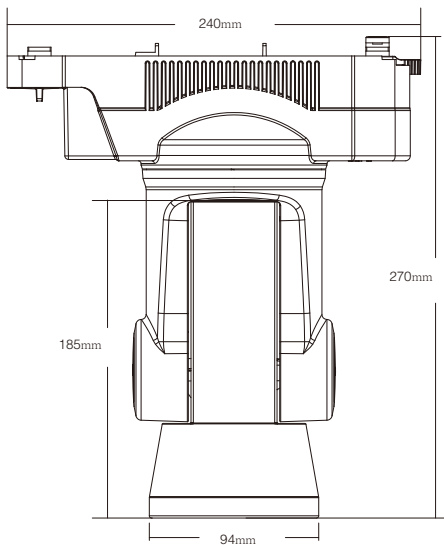

4. Technical Parameters

2-Wire

Product Name	Alpha Lite (Single White)	Alpha Lite (Dual White)	Alpha Lite (RGBW)
Model No.	AL1	AL2	AL3
Power	25W	25W	25W
Voltage	AC100~240V 50/60Hz	AC100~240V 50/60Hz	AC100~240V 50/60Hz
Color Temperature	2700-3200K/6000-6500K	2700-6500K	2700-3200K/6000-6500K
Luminous Flux	2000LM	2200LM	2020LM
Luminous Efficiency	85LM/W	90LM/W	85LM/W
PF	>0.9	>0.9	>0.9
CRI	90	80	80
Rail Type	2-Wire	2-Wire	2-Wire
Control Distance	30m	30m	30m