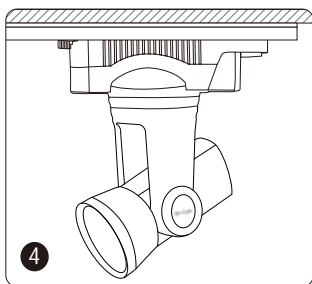

2. Structure specifications

- | | |
|-----------------|-------------------------------|
| ① Fixing buckle | ⑤ Rotating |
| ② Rotating | ⑥ Left-Right Rotating Fixture |
| ③ Rail Base | ⑦ LED Light |
| ④ Connector | ⑧ Up-Down Rotating Fixture |

5. Installation

Install the rail, supply the power.

Put the base into the rail

Fix the screw to fit the base.

Finish installation.

Made in China