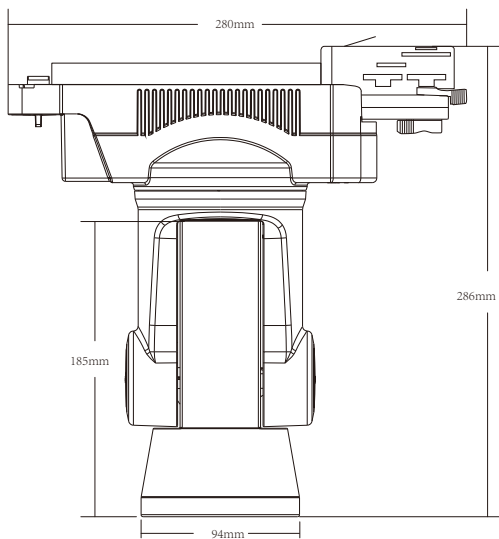

2. Structure specifications

- | | |
|-----------------|-------------------------------|
| ① Fixing buckle | ⑤ Rotating |
| ② Rotating | ⑥ Left-Right Rotating Fixture |
| ③ Rail Base | ⑦ LED Light |
| ④ Connector | ⑧ Up-Down Rotating Fixture |

Memory

You can save and choose color, and the direction of the tracklights.

LCD Screen

With the LCD screen, you can see the color rate, kelvin, saturation rate, brightness clearly.

4. Technical Parameters

2-Wire

Product Name	Alpha Lite (Single White)	Alpha Lite (Dual White)	Alpha Lite (RGBW)
Model No.	AL1	AL2	AL3
Power	25W	25W	25W
Voltage	AC100~240V 50/60Hz	AC100~240V 50/60Hz	AC100~240V 50/60Hz
Color Temperature	2700-3200K/6000-6500K	2700-6500K	2700-3200K/6000-6500K
Luminous Flux	2000LM	2200LM	2020LM
Luminous Efficiency	85LM/W	90LM/W	85LM/W
PF	>0.9	>0.9	>0.9
CRI	90	80	80
Rail Type	2-Wire	2-Wire	2-Wire
Control Distance	30m	30m	30m