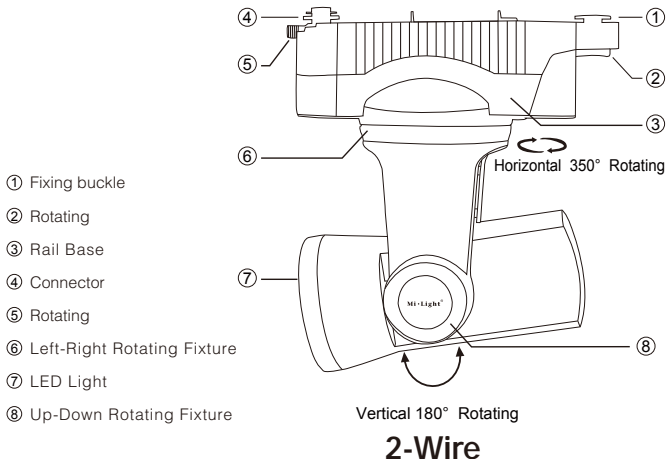

Mi • Light[®]

User Instruction

Alpha Lite

Model No.: AL1/ AL2 /AL3/AL4/AL5/AL6

1. Product Description

- Adopting 2.4GHz RF tech, this product is totally brand new and smart.
- With RF remote control or smart phone App, the track light can change color, brightness, saturation, and lighting angles more precisely.
- With the remote control or smart phone App, you can control many track lights at the same time, or even individually.
- The status of the track lights can be even saved in the remote or the App.

2. Structure specifications

- | | |
|-----------------|-------------------------------|
| ① Fixing buckle | ⑤ Rotating |
| ② Rotating | ⑥ Left-Right Rotating Fixture |
| ③ Rail Base | ⑦ LED Light |
| ④ Connector | ⑧ Up-Down Rotating Fixture |

3. Functions(Refer to FUT090 LED Track Light user manual)

99 Zones

One remote can control many track lights at the same time or individually, totally up to 99 zones, up to 9999 lights.

Directions

Rotating directions freely, horizontal 350; vertical 180; all your needs can be realized by remote control.